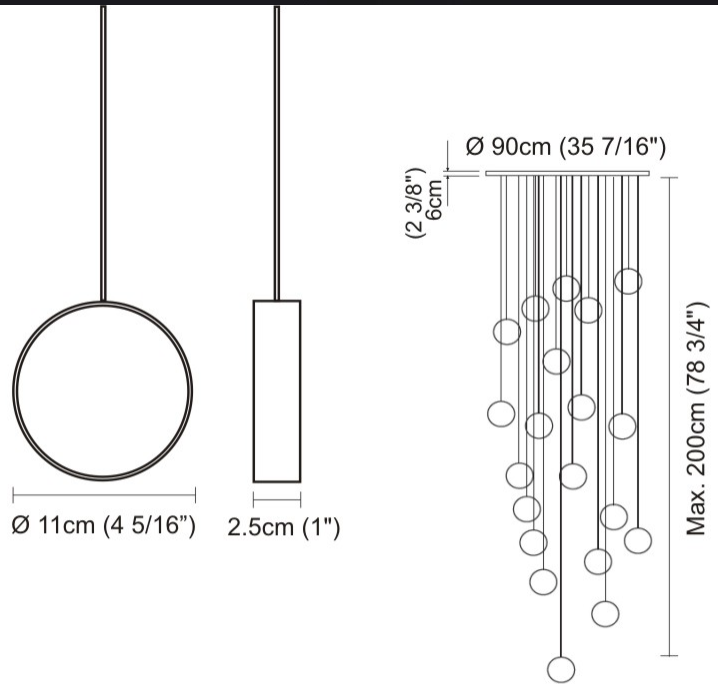

D131125-

base number Finish
Options

1. To build a product code in our configurator select the specify button on the base model # product page
2. To build a manual product code on this datasheet choose from the options listed below in blue font and add the suffix to the base model #

GENERAL

Series: Do Not Disturb
Brand: Knikerboker
Division: Design
Mounting Type: Suspension
Mounting Location: Ceiling
Subcategory: Ambient

PHYSICAL

Shape: Round
Diameter (mm): 900
Diameter (in): 35 7/16
Max. Overall Height (mm): 2000
Max. Overall Height (in): 78 3/4
Light Distribution: Direct / Indirect
Diffuser: Opal
Fixture Finish: TWH / MBK / SLF / GLF / CLF / BLF
Fixture Material: Aluminum
Cable Details: Silicon Coaxial Cable 10 Cables Of 1500mm / 59 1/16" 10 Cables Of 2000mm / 78 3/4"

ELECTRICAL

Lamp Type: LED
Input Wattage (W): 160
Total Output Wattage (W): 140
Dimming: 0-10V Dimming / Phase Dimming (120Vac Only)
Driver Included: Yes
Driver Location: Integrated
Driver Type: Constant Voltage - Universal
Driver Class: Class 2
Input Voltage (V): 120 - 277
Output Voltage (V): 24
Upon Request: (Not included - see components) Remote: Phase dimming @120Vac only / (Included) Integral: 0-10Vdc dimming / 277Vac

LED

Number of LEDs: 20
Color Temperature (°K): 3000
Max. Delivered Lumen (lm): 2000
CRI: >85 CRI
Lamp Life (hrs): 50000

OPTICAL

RATINGS AND CERTIFICATIONS

Certified By: Certified for North American Standards
IP rating: IP20