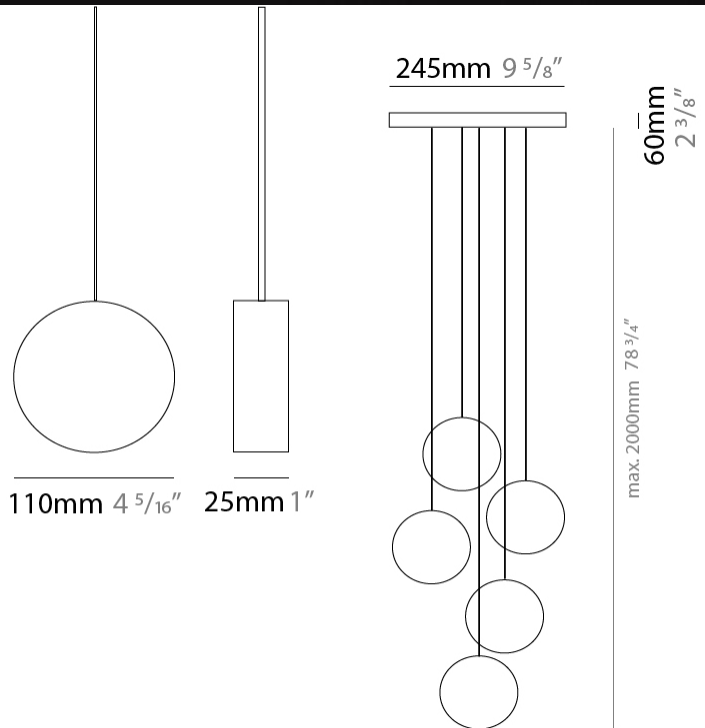

DO NOT DISTURB SUSPENSION

D131121-

base number _____
Finish _____
Options _____

1. To build a product code in our configurator select the specify button on the base model # product page
2. To build a manual product code on this datasheet choose from the options listed below in blue font and add the suffix to the base model #

GENERAL

Series: Do Not Disturb
Brand: Knikerboker
Division: Design
Mounting Type: Suspension
Mounting Location: Ceiling
Subcategory: Ambient

PHYSICAL

Shape: Round
Diameter (mm): 245
Diameter (in): 9 5/8
Height (mm): 1500
Height (in): 59 1/16
Light Distribution: Direct / Indirect
Diffuser: Opal
Fixture Finish: TWH / MBK / SLF / GLF / CLF / BLF
Fixture Material: Aluminum
Cable Details: Silicon Coaxial Cable 1500mm / 59 1/16"

ELECTRICAL

Lamp Type: LED
Input Wattage (W): 40
Total Output Wattage (W): 35
Dimming: Non-Dimmable
Driver Included: Yes
Driver Location: Integrated
Driver Type: Constant Voltage - Universal
Driver Class: Class 2
Input Voltage (V): 120 - 277
Output Voltage (V): 24
Upon Request: Remote: Phase dimming @120Vac only / Integral: 0-10Vdc dimming

LED

Number of LEDs: 5
Color Temperature (°K): 3000
Max. Delivered Lumen (lm): 5000
CRI: >85 CRI
Lamp Life (hrs): 50000

OPTICAL

RATINGS AND CERTIFICATIONS

Certified By: Certified for North American Standards
IP rating: IP20