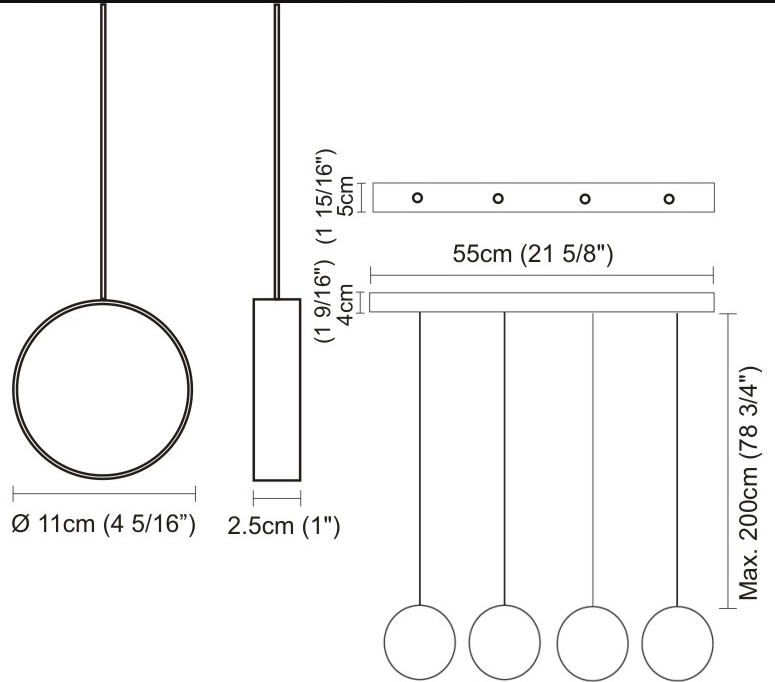

DO NOT DISTURB SUSPENSION

D131117-

base number   Finish
Options

1. To build a product code in our configurator select the specify button on the base model # product page
2. To build a manual product code on this datasheet choose from the options listed below in blue font and add the suffix to the base model #

GENERAL

Series: Do Not Disturb
Brand: Knikerboker
Division: Design
Mounting Type: Suspension
Mounting Location: Ceiling
Subcategory: Ambient

PHYSICAL

Shape: Round
Length (mm): 550
Length (in): 21 ⁵/₈
Width (mm): 50
Width (in): 2
Light Distribution: Direct / Indirect
Diffuser: Opal
Fixture Finish: [TWH](#) / [MBK](#) / [SLF](#) / [GLF](#) / [CLF](#) / [BLF](#)
Fixture Material: Aluminum
Cable Details: Silicon Coaxial Cable 1500mm / 59 1/16"

ELECTRICAL

Lamp Type: LED
Input Wattage (W): 32
Total Output Wattage (W): 28
Dimming: 0-10V Dimming / Phase Dimming (120Vac Only)
Driver Included: Yes
Driver Location: Integrated
Driver Type: Constant Voltage - Universal
Driver Class: Class 2
Input Voltage (V): 120 - 277
Output Voltage (V): 24
Upon Request: (Not included - see components) Remote: Phase dimming @120Vac only / (Included) Integral: 0-10Vdc dimming / 277Vac

LED

Number of LEDs: 4
Color Temperature (°K): 3000
Max. Delivered Lumen (lm): 4000
CRI: >85 CRI
Lamp Life (hrs): 50000

OPTICAL

RATINGS AND CERTIFICATIONS

Certified By: Certified for North American Standards
IP rating: IP20